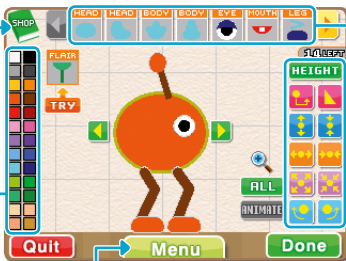

Freakyforms Deluxe

Your Creations, Alive!

NINTENDO 3DS
SOFTWARE QUICK GUIDE
FREAKYFORMS™ DELUXE

Creating your own Formees

Drag and drop available forms to make a formee. Touch or to cycle through the available forms to get the shape you want. Touch to centre on the selected form and automatically zoom to make it fill the screen. You can change the zoom with and move around your work area with . Touch to return the view to normal again.

Shop Catalogue

Use the shop catalogue to buy new forms and view your guests, and other formees.

Colour Palette

Forms

Transformation Tools

Copy and change the size and shape of forms to your liking.

Menu

You can undo your last action, tweak forms or even copy friend formees. You can also see tutorials again if you forget how to do something.

Note: Buttons and menu options increase as you make progress through the game.

Camera

Read QR Code Images

Select PLAY, CAMERA, READ A QR Code and then use the outer camera to read QR Code images. You can save any formees that you find as guests on your planet.