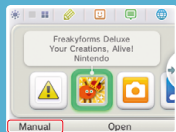

Electronic Manual

Select the icon for this software on the HOME Menu and touch MANUAL to view the electronic manual. Please read this manual thoroughly to ensure maximum enjoyment of your new software.

This software title includes an electronic manual to reduce the amount of paper used in its packaging. For support, please consult the electronic manual, the Nintendo 3DS Operations Manual or the Nintendo website. The electronic manual is available in PDF format on the Nintendo website.

IMPORTANT: Please read the separate Important Information Leaflet.

© 2011–2012 Nintendo.
Trademarks are property of their respective owners.
Nintendo 3DS is a trademark of Nintendo.
© 2012 Nintendo.

QR Code is a registered trademark of DENSO WAVE INCORPORATED in JAPAN and other countries.