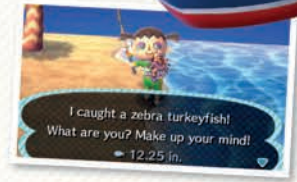

Also enjoy Tortimer Island alone!

Explore a sun-filled tropical paradise